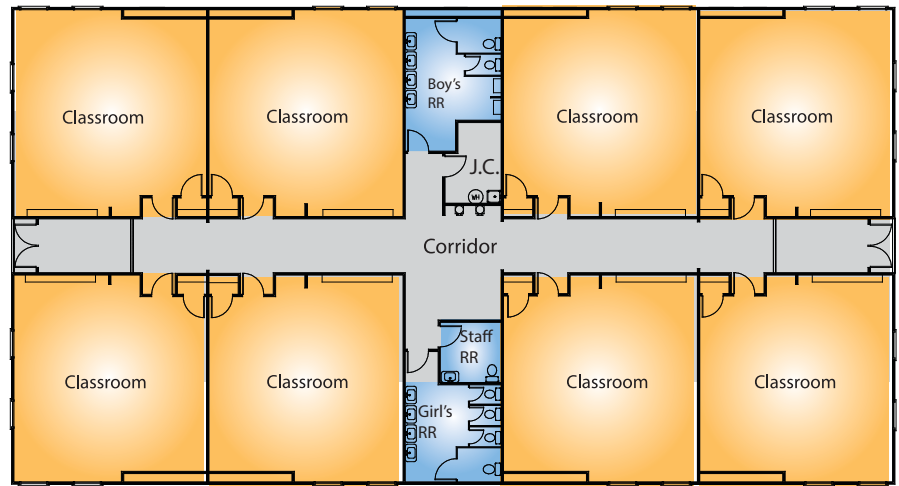

8-Classroom Building w/ Optional Restrooms

Available for Immediate Delivery

Size: 6,720ft²-8,820ft²

*Photo displays an example of the exterior, however actual building exterior may differ.

OPTION I
with restroom module

OPTION II
without restroom module