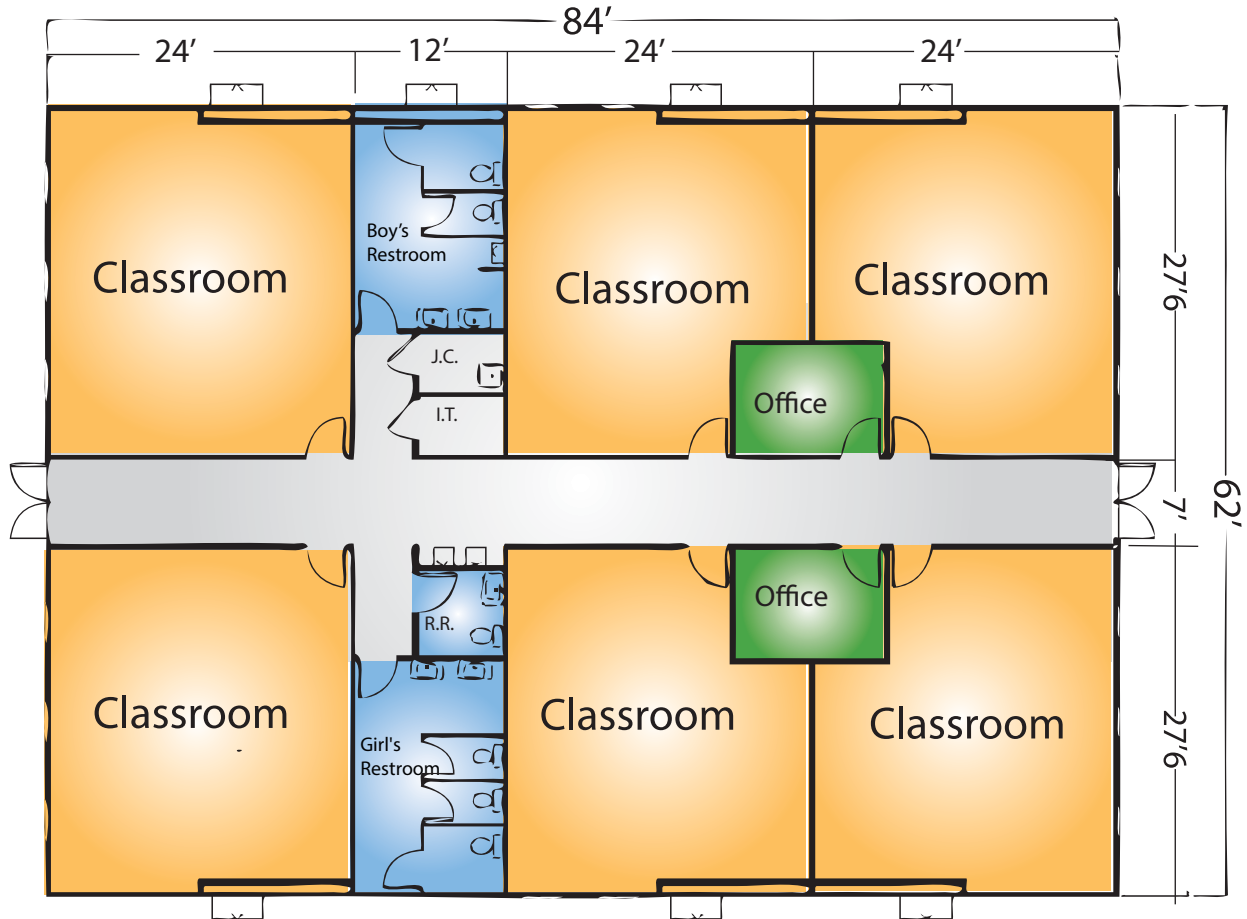

84'x62' 6-Classroom Building

Size: 5,208 ft²

InnovativeModular
solutions