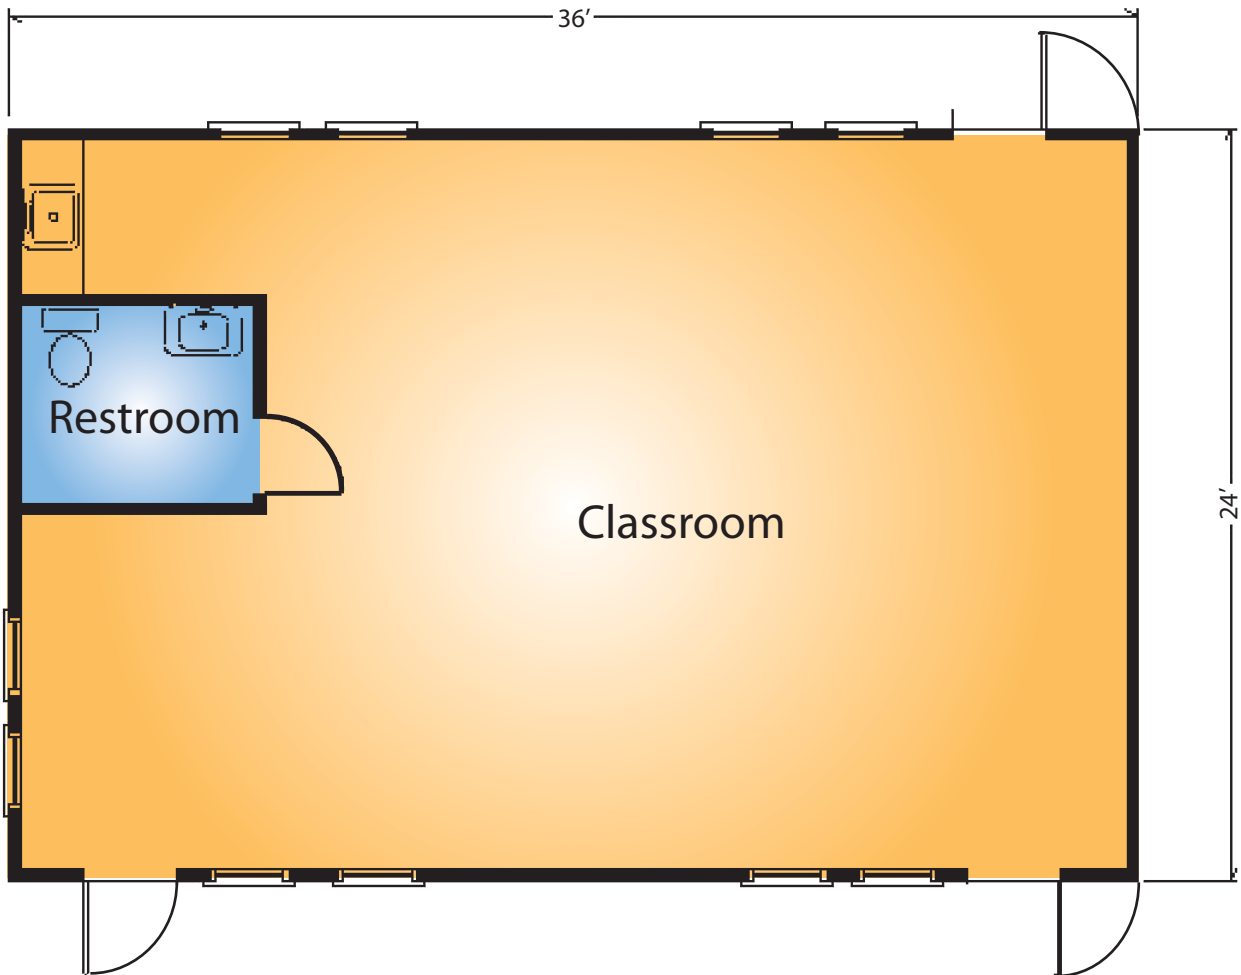

AVAILABLE
EQUIPMENT

24'x36' Classroom with Restroom

Available for Immediate Delivery

Size: 864 ft²

Innovative**Modular**
solutions