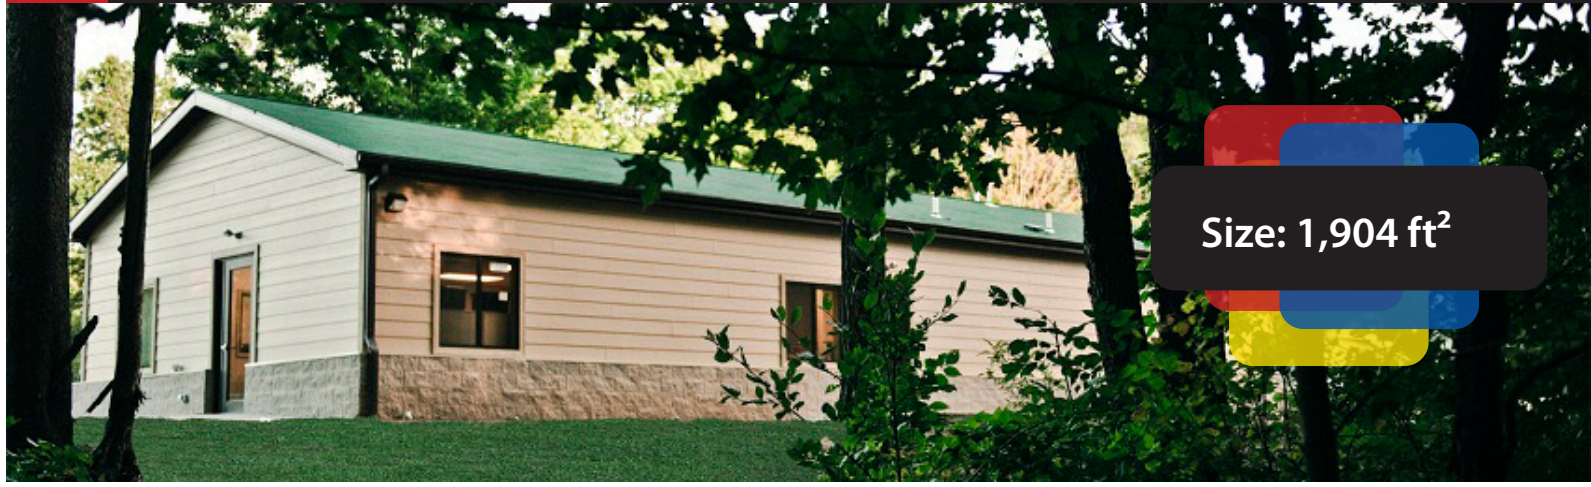

# Daycare Building

IMS Standard Product

Size: 1,904 ft<sup>2</sup>

Innovative**Modular**  
*solutions*