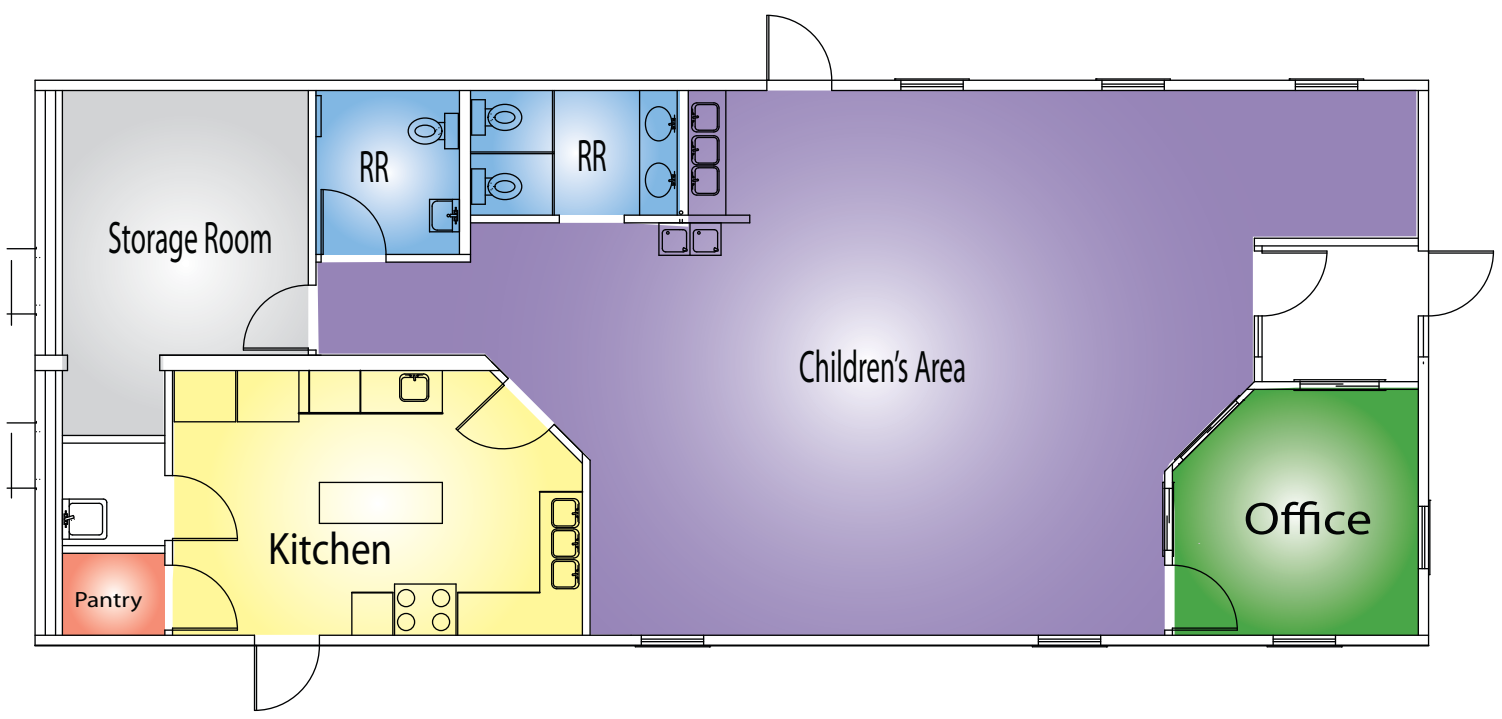

# Daycare Building

IMS Standard Product

Size: 1,904 ft<sup>2</sup>

Innovative**Modular**  
*solutions*