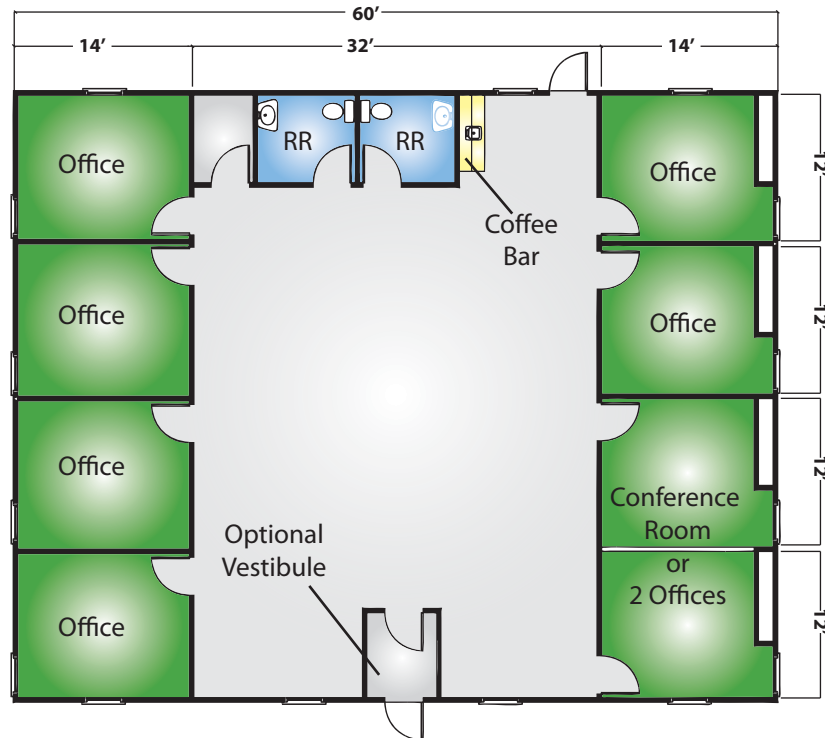

Executive Series Office Building

IMS Standard Building

Size: 2,160 ft²- 7200 ft²

The Executive Series product consists of three pre-designed floor plans that can be combined to meet your needs. The floor plans include provisions for private offices, conference rooms, one or two-fixture restrooms and large open areas. The design also allows the flexibility to add more center sections as future needs change.