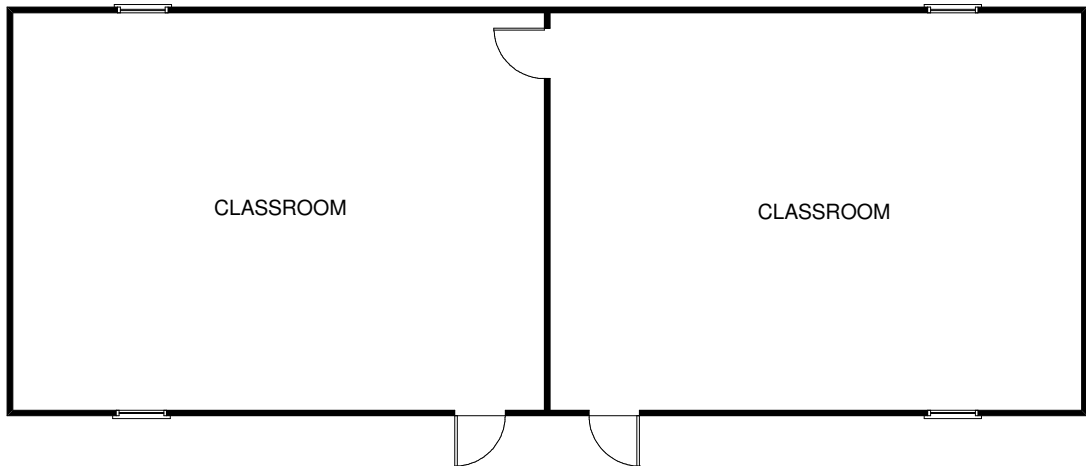

IMS

AVAILABLE FOR IMMEDIATE DELIVERY

24'x64' 2-Classroom (1536 sq-ft)

IMS AVAILABLE BUILDINGS

Innovative**Modular**
solutions

Offices in IL, IN, MI, MN, ND, OH and TN

Phone: 1-800-357-4699

Website: www.innovativemodular.com