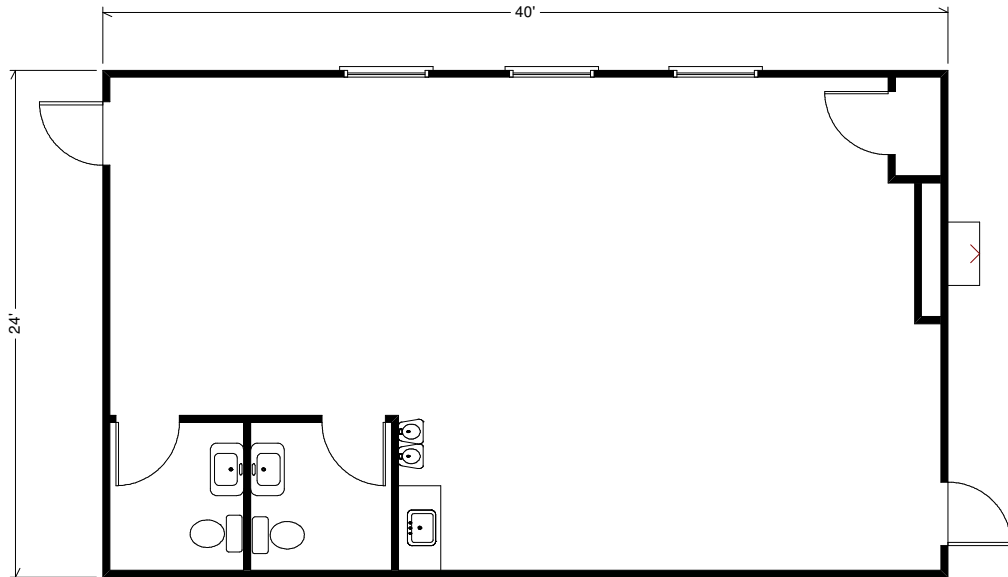

### 24'x40' 1Class with Restrooms (960 sq-ft)

IMS AVAILABLE BUILDINGS

Innovative **Modular**  
*solutions*

Offices in IL, IN, MI, MN, ND, OH and TN

Phone: 1-800-357-4699

Website: [www.innovativemodular.com](http://www.innovativemodular.com)